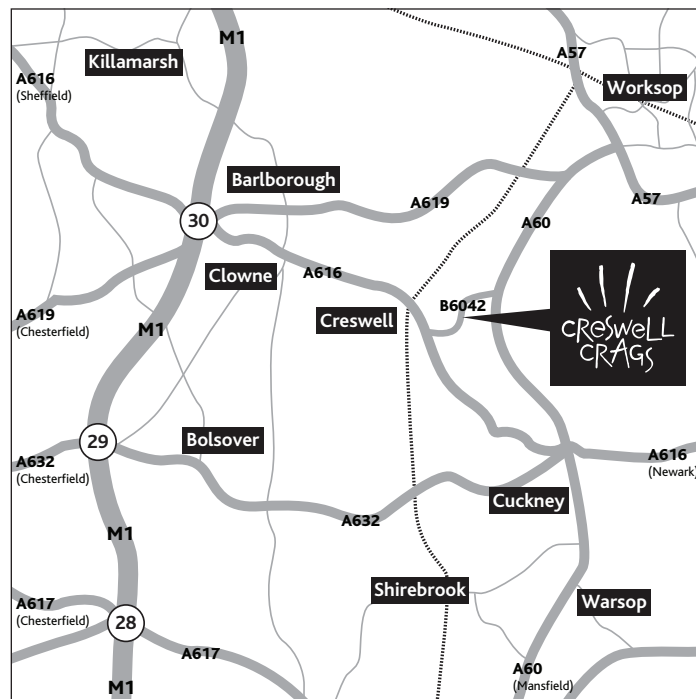

HOW TO FIND US

From the M1: At Junction 30 take the A616 through Clowne to Creswell. Creswell Crags can be found on the B6042 signposted from Creswell.

From the A60: Creswell Crags is signposted from the A60 between Worksop and Cuckney.